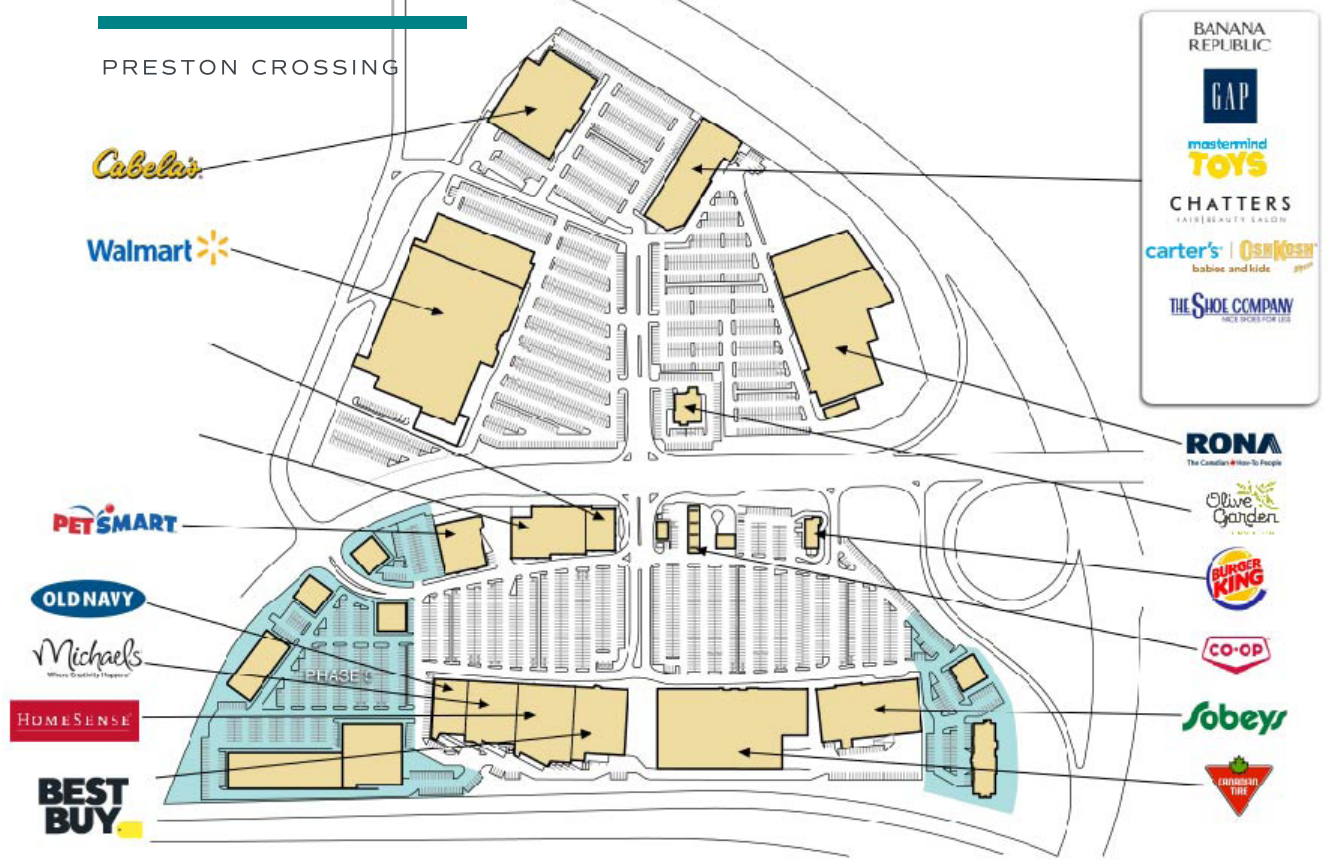

SITE PLAN

PRESTON CROSSING

COLIN PETER
 DIRECTOR OF LEASING
 HARVARD DEVELOPMENTS

T | 403.268.6640 E | cpeter@harvard.ca

AERIAL

PRESTON CROSSING

COLIN PETER
 DIRECTOR OF LEASING
 HARVARD DEVELOPMENT

T | 403.268.6640 E | cpeter@harvard.ca